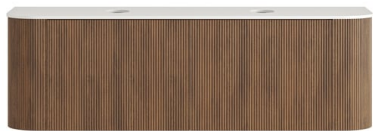

Nomad 1500mm Walnut Wall Hung Double Vanity

SKU: TMPL7566

Dimensions & Weights	
Overall Size:	46.2cm H x 150cm W x 45cm D
Countertop Size:	150cm W x 45cm D x 1.2cm T
Overall Product Weight:	75 Kilograms
Features	
Product Type:	Wall Hung Vanity
Cabinet Colour:	Dark Timber
Countertop Material:	Stone
Countertop Material Details:	Sintered stone
Countertop finish:	Matte
Cabinet Material:	Manufactured Wood
Cabinet Material Details:	Plywood, PU-coated eucalyptus wood
Cabinet Finish:	Woodgrain
Number of Basins:	Double Basin
Number of Drawers:	4
Drawer Closure Type:	Soft-close
Lighting Included:	No
Box Contents:	1 x vanity cabinet, 1 x countertop
Care Instructions:	Clean & wipe regularly with a soft cloth; after bathing, wipe away the cold water vapor with a dry cloth to keep the vanity dry
Assembly	
Assembly Required:	No
Warranty	
Product Warranty:	3 Years
Specifications	
Moisture Resistant:	Yes