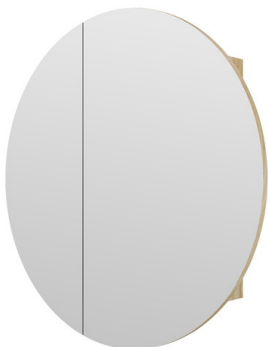

Mecca 800mm Round Mirrored Shaving Cabinet

SKU: TMPL5921

Give your bathroom a refresh with a crisp round mirror. It's a clever way to introduce more fluidity to a space that is often filled with hard lines - room shape, shower area, vanity - and give it a more balanced feel. The mirror has two panels that open from each side to reveal internal shelving for your bathroom essentials.

Dimensions & Weights

Overall: 80cm H x 80cm W x 15cm D

Overall Product Weight: 16.8 Kilograms

Features

Product Type: Mirrored Shaving Cabinet

Primary Material: Manufactured Wood

Primary Material Details: Plywood cabinet, glass mirror

Shape: Round

Mirror Material: Safety Glass

Number of Shelves: 4

Shelf Material: Timber

Adjustable Shelves: Yes

Magnification Mirror Included: Yes

Doors: Soft-Close

Box Contents: 1 x mirrored shaving cabinet, 4 x shelves, 1 x fixing kit