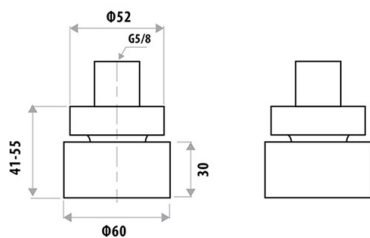

Clovelly Chrome Round Wall Top Assembly

SKU: TMPL5900

Dimensions & Weights

Overall Size: 6cm H x 6cm W x 7cm D

Overall Product Weight: 0.7 Kilograms

Features

Product Type: Wall Top Assemblies

Finish: Chrome

Handle Type: Dial

Mount Type: Wall Mounted

Cartridge: 28mm ceramic disc

Primary Material: Brass

Primary Material Details: DR brass

Coating Type: Electroplating

Box Contents: 1 x wall top assembly

Care Instructions: Do not use strong abrasives & liquid cleaners