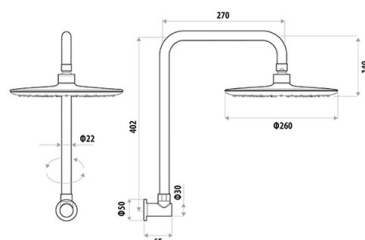

Clovelly Gunmetal Round Shower Arm & Head

SKU: TMPL5897

Dimensions & Weights

Overall Size:	44cm H x 26cm W x 45cm D
Overall Product Weight:	1.2 Kilograms

Features

Type:	Shower Head; Shower Arm
Spray Type:	Rainfall
Mounting:	Wall
Finish:	Gunmetal
Water Inlet Position:	Wall
Coating Type:	PVD
Primary Material:	Metal; Plastic
Primary Material Details:	ABS plastic, 304 stainless steel
Box Contents:	1 x shower head, 1 x shower arm
Care Instructions:	Do not use strong abrasives & liquid cleaners

Specifications

WELS Rating:	3 Stars
WELS Registration Number:	S12846
WELS Registration Expiry Date:	22/01/2025
WELS Model Name:	Loui Gooseneck Shower & Arm
Flow Rate:	8.0L/m
WaterMark Certified:	Yes
Stainless Steel Grade:	304