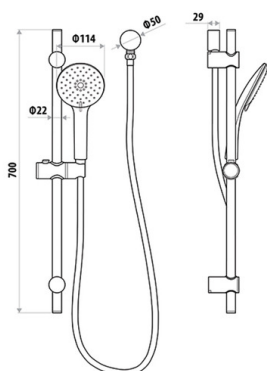

# Clovelly Gunmetal Round Rail Shower

SKU: TMPL5892

## Dimensions & Weights

Overall Size:	70cm H x 17cm W x 14cm D
Overall Product Weight:	1.2 Kilograms

## Features

Type:	Rail Shower
Spray Type:	Spray, jet, spray & jet
Mounting:	Wall
Finish:	Gunmetal
Water Inlet Position:	Wall
Coating Type:	PVD
Primary Material:	Metal; Plastic
Primary Material Details:	ABS plastic, 304 stainless steel
Box Contents:	1 x hand-held shower head, 1 x shower rail, 1 x shower slider, 1 x shower wall outlet, 1 x shower hose
Care Instructions:	Do not use strong abrasives & liquid cleaners

## Specifications

WELS Rating:	3 Stars
WELS Registration Number:	S12836
WELS Registration Expiry Date:	22/01/2025
WELS Model Name:	Loui Hand Shower On Rail
Flow Rate:	8.5L/m
WaterMark Certified:	Yes
Stainless Steel Grade:	304