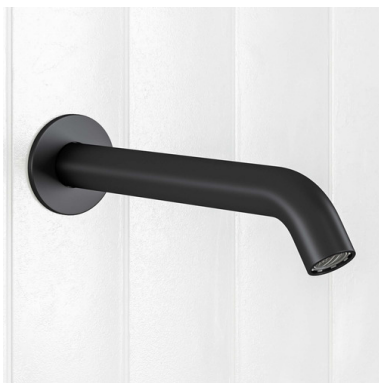

Clovelly Matte Black Curved Bath/Basin Wall Spout

SKU: TMPL5589

Dimensions & Weights	
Overall Size:	6.6cm H x 5.4cm W x 21.2cm D
Spout Reach:	20cm
Overall Product Weight:	0.2 Kilograms
Features	
Product Type:	Bath/Basin Spout
Finish:	Matte Black
Mount Type:	Wall Mounted; 1 Tap Hole
Primary Material:	Brass
Primary Material Details:	Brass
Coating Type:	Electroplating
Box Contents:	1 x bath/basin spout
Care Instructions:	Use warm soapy water and clean with a soft microfibre cloth. Always rinse down with clean water. It is important that no abrasive or chemical cleaners are used, as these will damage the surface of the product. For best results finish with a dry microfiber cloth.
Assembly	
Assembly Required:	No
Warranty	
Product Warranty:	7 years replacement product or parts; 2 years labour; 2 years finish
Specifications	
WELS Rating:	5 Stars
WELS Registration Number:	T42197
WELS Registration Expiry Date:	22/01/2025
WELS Model Name:	Clovelly Wall Spout CP
Flow Rate:	6 L/m