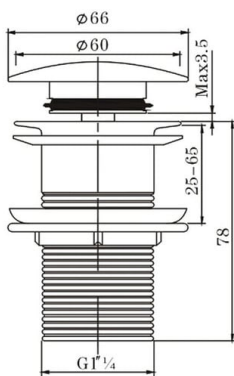

Sabina 32mm White Ceramic Pop-up Waste

SKU: TMPL5477

The Sabina pop-up waste is made for basin use, offering neat and reliable drainage with simple pop-up operation. A brass body gives it durable strength and a premium feel that complements modern and classic bathroom fittings. Its clean, low-profile helps keep the sink area tidy while the smooth mechanism makes opening and closing effortless in daily routines. Choose this pop-up waste to add a refined finishing touch to your basin, delivering dependable performance and a polished look for everyday bathroom use.

Dimensions & Weights

Overall Size: 6.6cm W x 6.6cm D x 11.3cm H

Overall Product Weight: 2 Kilograms

Features

Type: Pop-up Waste

Placement: Basin

Colour: White

Primary Material: Brass