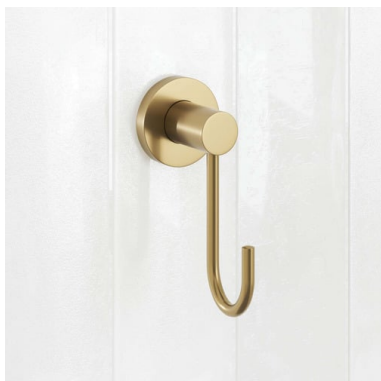

Clovelly Brushed Gold Robe Hook

SKU: TMPL5125

Perhaps you've already purchased the Clovelly shower and basin mixer - choosing a coordinating robe hook shows you've thought about full cohesion in your decor, which creates a well-considered and balanced space. The simple, functional design offers a contemporary flourish for your bathroom. Not thinking about the bathroom? The hook also works well throughout your home.

Dimensions & Weights

Overall: 10.5cm H x 4.8cm W x 9.5cm D

Overall Product Weight: 0.2 Kilograms

Features

Type: Robe Hooks

Colour/Finish: Brushed Gold

Material: Stainless Steel

Box Contents: 1 x robe hook