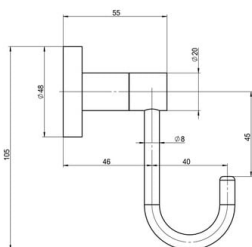

## Dimensions & Weights

Overall: 10.5cm H x 4.8cm W x 9.5cm D

Overall Product Weight: 0.2 Kilograms