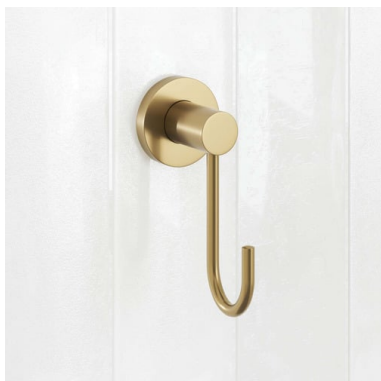

# Clovelly Brushed Gold Robe Hook

SKU: TMPL5125

Perhaps you've already purchased the Clovelly shower and basin mixer - choosing a coordinating robe hook shows you've thought about full cohesion in your decor, which creates a well-considered and balanced space. The simple, functional design offers a contemporary flourish for your bathroom. Not thinking about the bathroom? The hook also works well throughout your home.

## Dimensions & Weights

Overall: 10.5cm H x 4.8cm W x 9.5cm D

Overall Product Weight: 0.2 Kilograms

## Features

Type: Robe Hooks

Colour/Finish: Brushed Gold

Material: Stainless Steel

Box Contents: 1 x robe hook

Care Instructions: Use warm soapy water and clean with a soft microfibre cloth. Always rinse down with clean water. It is important that no abrasive or chemical cleaners are used, as these will damage the surface of the product. For best results finish with a dry microfiber cloth.