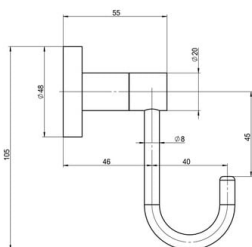

Dimensions & Weights

Overall: 10.5cm H x 4.8cm W x 9.5cm D

Overall Product Weight: 0.2 Kilograms

Features

Type: Robe Hooks

Colour/Finish: Brushed Gold

Material: Stainless Steel

Box Contents: 1 x robe hook