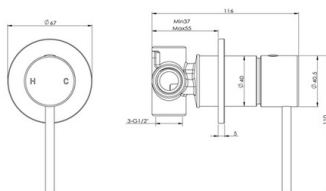

Clovelly Brushed Gold Shower/Bath Wall Mixer

SKU: TMPL5117

Get the stand-out advantages of hardware made with a ceramic cartridge, which offers incredible durability and longevity. The Clovelly wallmixer is so well made that we offer a 15 year warranty on it. Its clean lines and simplicity is the perfect upgrade for a contemporary look in your bathroom. Match it with other hardware from the Clovelly range.

Dimensions & Weights

Overall Size:	12.3cm H x 6.7cm W x 11.6cm D
Overall Product Weight:	0.85 Kilograms

Features

Product Type:	Bath/Shower Mixer
Temperature Controlled:	Yes
Handle Type:	Lever Handles
Mount Type:	Wall Mounted
Primary Material:	Brass
Primary Material Details:	Lead-free brass
Box Contents:	1 x shower/bath wall mixer
Care Instructions:	Use warm soapy water and clean with a soft microfibre cloth. Always rinse down with clean water. It is important that no abrasive or chemical cleaners are used, as these will damage the surface of the product. For best results finish with a dry microfiber cloth.
Coating Type (Brushed Gold Colour/Finish):	PVD