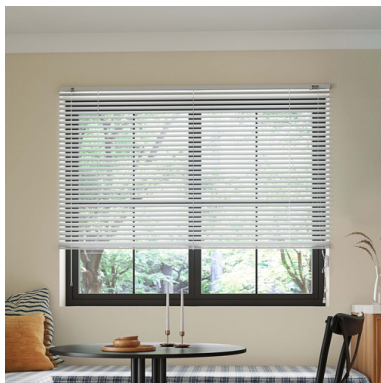

Aurelia White Aluminium Venetian Blind

SKU: TMPL2878

Dating back to the early 1700s in Persia, Venetian blinds have long had universal appeal. Originally made from 5cm strips of wood tied together with cloth ribbons, they were - and are - a great way to control light levels in the room. As is common now, these are made from lighter-weight material and more subtle hanging rope so they're easy to mount and have a more lowkey presence in your decor.

Dimensions & Weights

45 x 180cm Size

Overall Dimensions: 180cm H x 45cm W

Overall Product Weight: 0.22 Kilograms

60 x 180cm Size

Overall Dimensions: 180cm H x 60cm W

Overall Product Weight: 0.39 Kilograms

75 x 180cm Size

Overall Dimensions: 180cm H x 75cm W

Overall Product Weight: 0.48 Kilograms

90 x 180cm Size

Overall Dimensions: 180cm H x 90cm W

Overall Product Weight: 0.63 Kilograms

105 x 180cm Size

Overall Dimensions: 180cm H x 105cm W